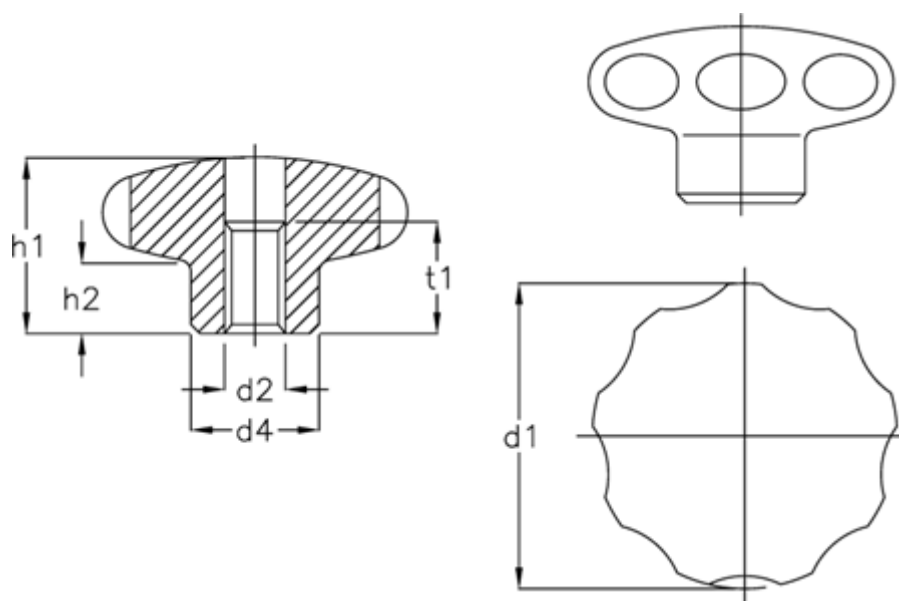

Article number: 205584701

Description: E+G stainless hand knob
GN 5335-60-M12-D

Measures

$d1 = 60$
 $d2 = M12$
 $d4 = 25$
 $H1 = 39.0$
 $H2 = 18$
 $t2 = 20$